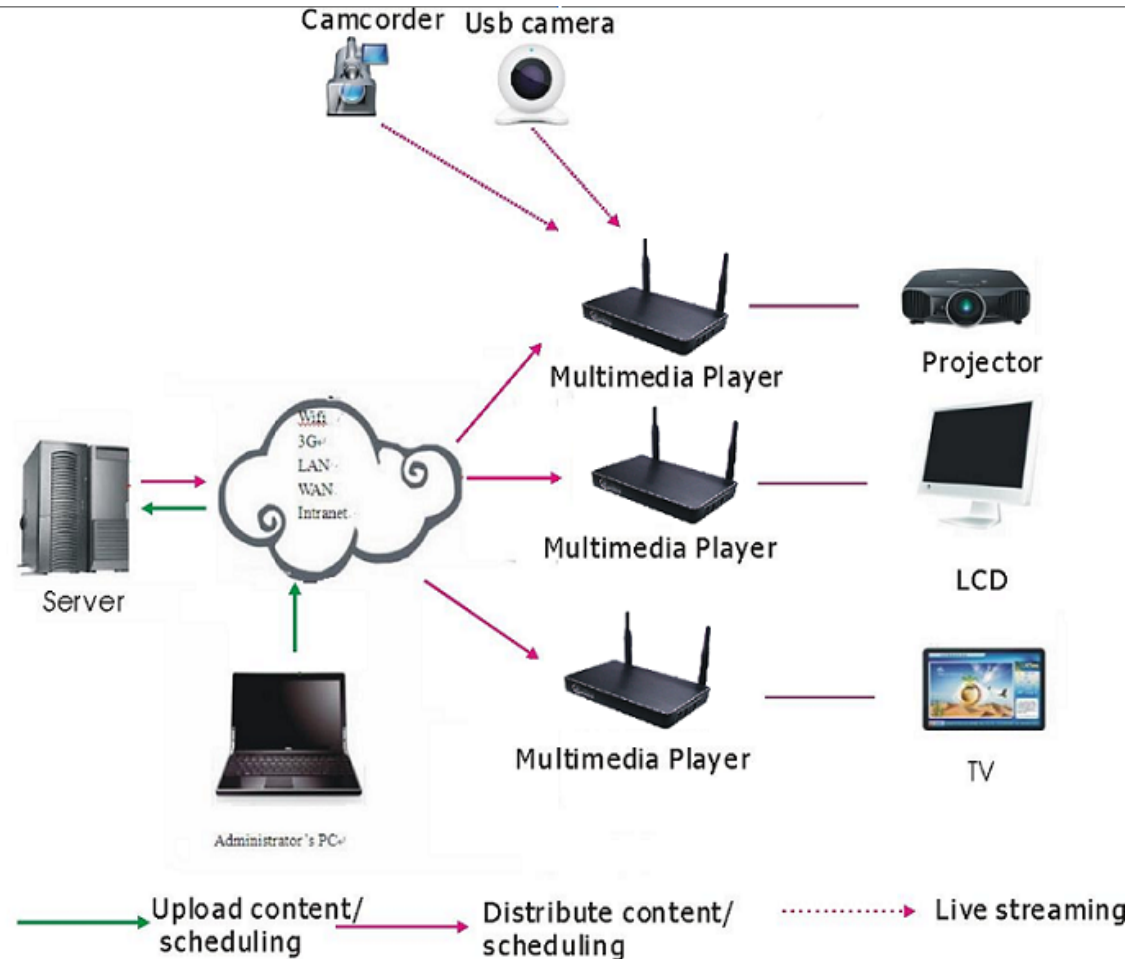

Manage each player remotely by a user interface via wire/wireless network

Complete step-by-step configuration via Wizard Mode

Turn on/off screens remotely

Recover system remotely for easy maintenance

Solution System structure

I/O Interface

Specifications

system specifications

operating system

android

	Video/Audio file format:MPEG(MPG VOB),AVI,WMV,WMA,MP3,MP4	Audec:MP3,WMA7/8
	Video Streaming format:RTB(MPEG-TS,MPEG2-TS),RTP,MMS,HTTP	Support up to 4k
media player	Support video bit-rate up to 10Mbps	Video codec:MPEG1/2,MPEG-4,WMV7/8/9,RAW DV,H.264

Screen resolutions:640*480,800*600,1024*768,1152*864,1280*720,1280*768,1280*1024,1360*768,1366*768 , 1600*900.1920*1080

Screen resolution up to 4096*2160 by user-define mode

Display

portrait mode: support 90 and 270 degree display rotation

Ordering information

DS-Q21:HD Digital signage player ,LED panel ,Systemview2000 LCD advertising software,W/O Cable network and3G

DS-Q21:HD Digital signage player , LED panel, ,Systemview2000 LCD advertising software,W/ Cable network W/O3G