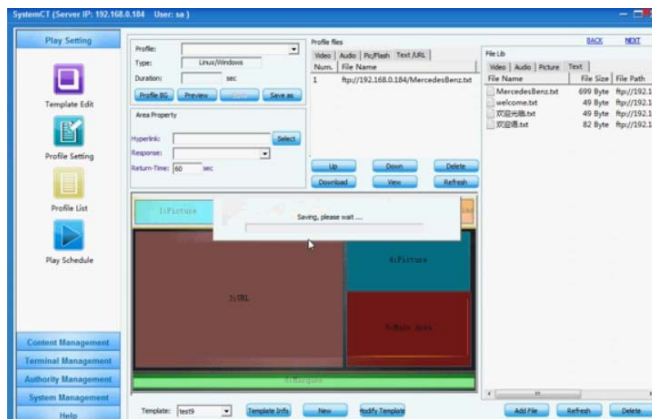

Manage each player remotely by a user interface via wire/wireless network

Complete step-by-step configuration via Wizard Mode

Turn on/off screens remotely

Recover system remotely for easy maintenance

Solution System structure