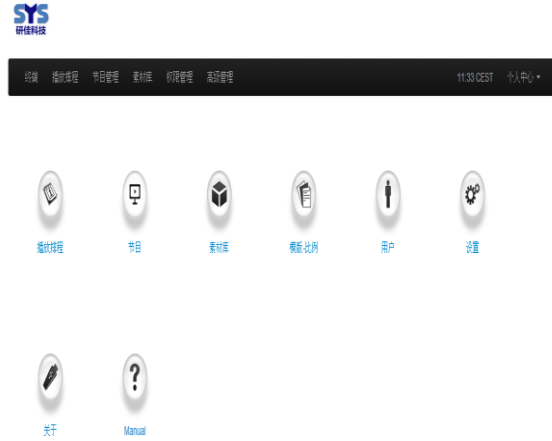

ID	名称	语言	节目	在线	最后登入	IP地址	Mac Address	操作
6	cd6f823a2f	Enable	RiverVentures	0	1970-01-01 01:00:00			操作
7	PC2015020121VHC	Enable	模板测试	0	2015-05-11 04:11:45	183.16.158.74	3C:97:9E:8F:86:87	操作
8	c5d610d030b	Enable	RiverVentures	0	2015-05-06 10:40:19	183.16.150.19		操作
13	RiverVentures	Disable	RiverVentures	0	2015-05-07 12:15:35	183.16.150.133		操作
15	1829c1b7e7a1	Disable	RiverVentures	0	2015-05-07 13:24:09	183.16.150.133		操作
16	sluhan	Disable	RiverVentures	0	2015-05-10 16:11:10	111.222.86.222		操作
27	161a6636c839	Disable		0	2015-05-10 13:58:17	111.222.86.222		操作
30	henryou	Disable	001	0	2015-05-10 16:01:06	111.222.86.222		操作
31	Lishuige	Disable	001	0	2015-05-11 04:35:42	183.16.158.74		操作
32	327a3dc0d663	Disable		0	2015-05-11 12:52:09	183.16.152.161		操作

你可以登录研佳科技官网获取更多的详情:
www.sysemed.com.cn

销售报价:

刘先生

QQ ID: 393595017

电话: +86 755 86186706

+86 18107554575

技术支持和询问:

徐工 叶工 :

Skype ID: **henry88pc**

QQ ID: 570411383

电话: +86 755 88846144

+86 133 5298 5877