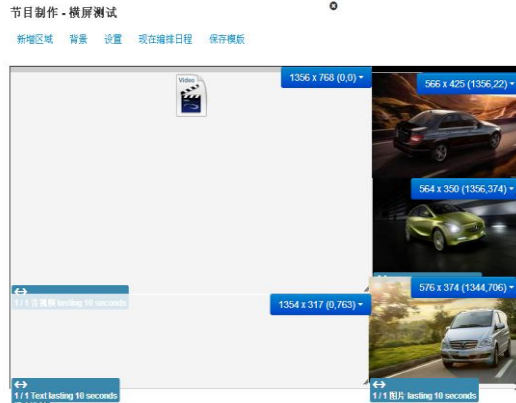

终端和云端排程编辑

- 1) 编辑日程表可以直接在个人的播放器或集中由 SystemView2000服务器 控制多个播放终端进行日程编排。
- 2) 可以通过手动或者总部远程控制开启/关闭显示器或者调整时间已经音量等。

The screenshot shows a web browser window displaying the SysTech Digital Signage management interface. The page title is "SysTech Digital Signage" and the URL is "59.188.16.151:81/systech/index.php?p=display&". The interface includes a navigation menu with options like "终端", "播放排程", "节目管理", "素材库", "权限管理", and "高级管理". The main content area shows a table of terminal devices with columns for ID, Name, Status, Program, Online Status, Last Login, IP Address, and Mac Address. The table contains 13 rows of data, with each row having a "操作" (Action) button.

ID	名称	语言	节目	在线	最后登入	IP地址	Mac Address	操作
6	cd6f823a2f	Enable	RiverVentures	0	1970-01-01 01:00:00			操作
7	PC2015020121VHC	Enable	模板测试	0	2015-05-11 04:11:45	183.16.158.74	3C:97:9E:8F:86:87	操作
8	c5d610d030b	Enable	RiverVentures	0	2015-05-06 10:40:19	183.16.150.19		操作
13	RiverVentures	Disable	RiverVentures	0	2015-05-07 12:15:35	183.16.150.133		操作
15	1829c1b7e7a1	Disable	RiverVentures	0	2015-05-07 13:24:09	183.16.150.133		操作
16	sluhan	Disable	RiverVentures	0	2015-05-10 16:11:10	111.222.86.222		操作
27	161a6636c839	Disable		0	2015-05-10 13:58:17	111.222.86.222		操作
30	henryou	Disable	001	0	2015-05-10 16:01:06	111.222.86.222		操作
31	Lishuige	Disable	001	0	2015-05-11 04:35:42	183.16.158.74		操作
32	327a3dc0d663	Disable		0	2015-05-11 12:52:09	183.16.152.161		操作